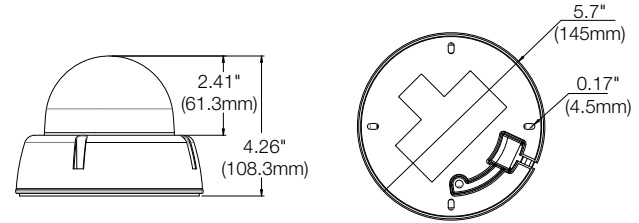

Accessories (Optional)

Dimensions

Unit: Inch (mm)

Specifications

IMAGE	
Image sensor	4K 1/1.8" CMOS
Active pixels	3864 (H) x 2176 (V)
Scanning system	Progressive scan
Frequency	60Hz/50Hz
Signal technology	Universal HD over Coax® technology with HD-Analog, HD-TVI, HD-CVI to 4K and CVBS
Synchronization	Internal
Resolution	Max 3840 x 2160
Minimum scene illumination	0.1 lux (color) 0 lux (B/W)
Video output	4K @ 15fps 4MP/1440p @ 30fps 2.1MP/1080p @ 30fps
2nd video output	CVBS output for video testing
LENS	
Focal length	3.6 - 10mm
Lens type	Vari-focal p-iris lens
Field of view (FoV)	100.3 - 46.4°
IR distance	100ft range
OPERATIONAL	
Shutter mode	Auto
Shutter speed	1/30-1/30,000
Backlight compensation (BLC)	Yes
Star-Light™ (sense-up)	Off-x32 (not available at 4K)
Wide Dynamic Range (WDR)	Double shutter true WDR
Wide dynamic Range (WDR) dB	120dB
Smart DNR™ 3D digital noise reduction	3D/2D DNR
White balance	Yes
Highlight masking exposure (HME)	Yes
Dynamic range compression (DRC)	Yes
Day/night	Auto, day (color), night (B/W)
Mirror/flip	Yes
Auto gain control	Max 60dB
Motion detection	Yes
Privacy zones	Yes
Sharpness	Yes
Gamma	0.45
De-fog	Yes
RS485/UTP built-in	UTC
ENVIRONMENTAL	
Operating temperature	-4°F - 122°F (-20°C - 50°C)
Operating humidity	10-90% RH (non-condensing)
IP rating	IP66-rated
IK rating	IK10-rated impact-resistant
Other certifications	UL listed, FCC, CE, ROHS
ELECTRICAL	
Power requirements	DC12V/AC24V dual voltage
Power consumption	DC12V (LED off): 4.27W, 356mA DC12V (LED on): 6.98W, 582mA AC24V (LED off): 3.96W, 290mA AC24V (LED on): 6.38W, 440mA
MECHANICAL	
Material	Aluminum vandal housing, polycarbonate dome
Dimensions	5.7" x 4.26" (145 x 108.3 mm)
Weight	1.98lbs (0.9kg)
Warranty	5 year warranty