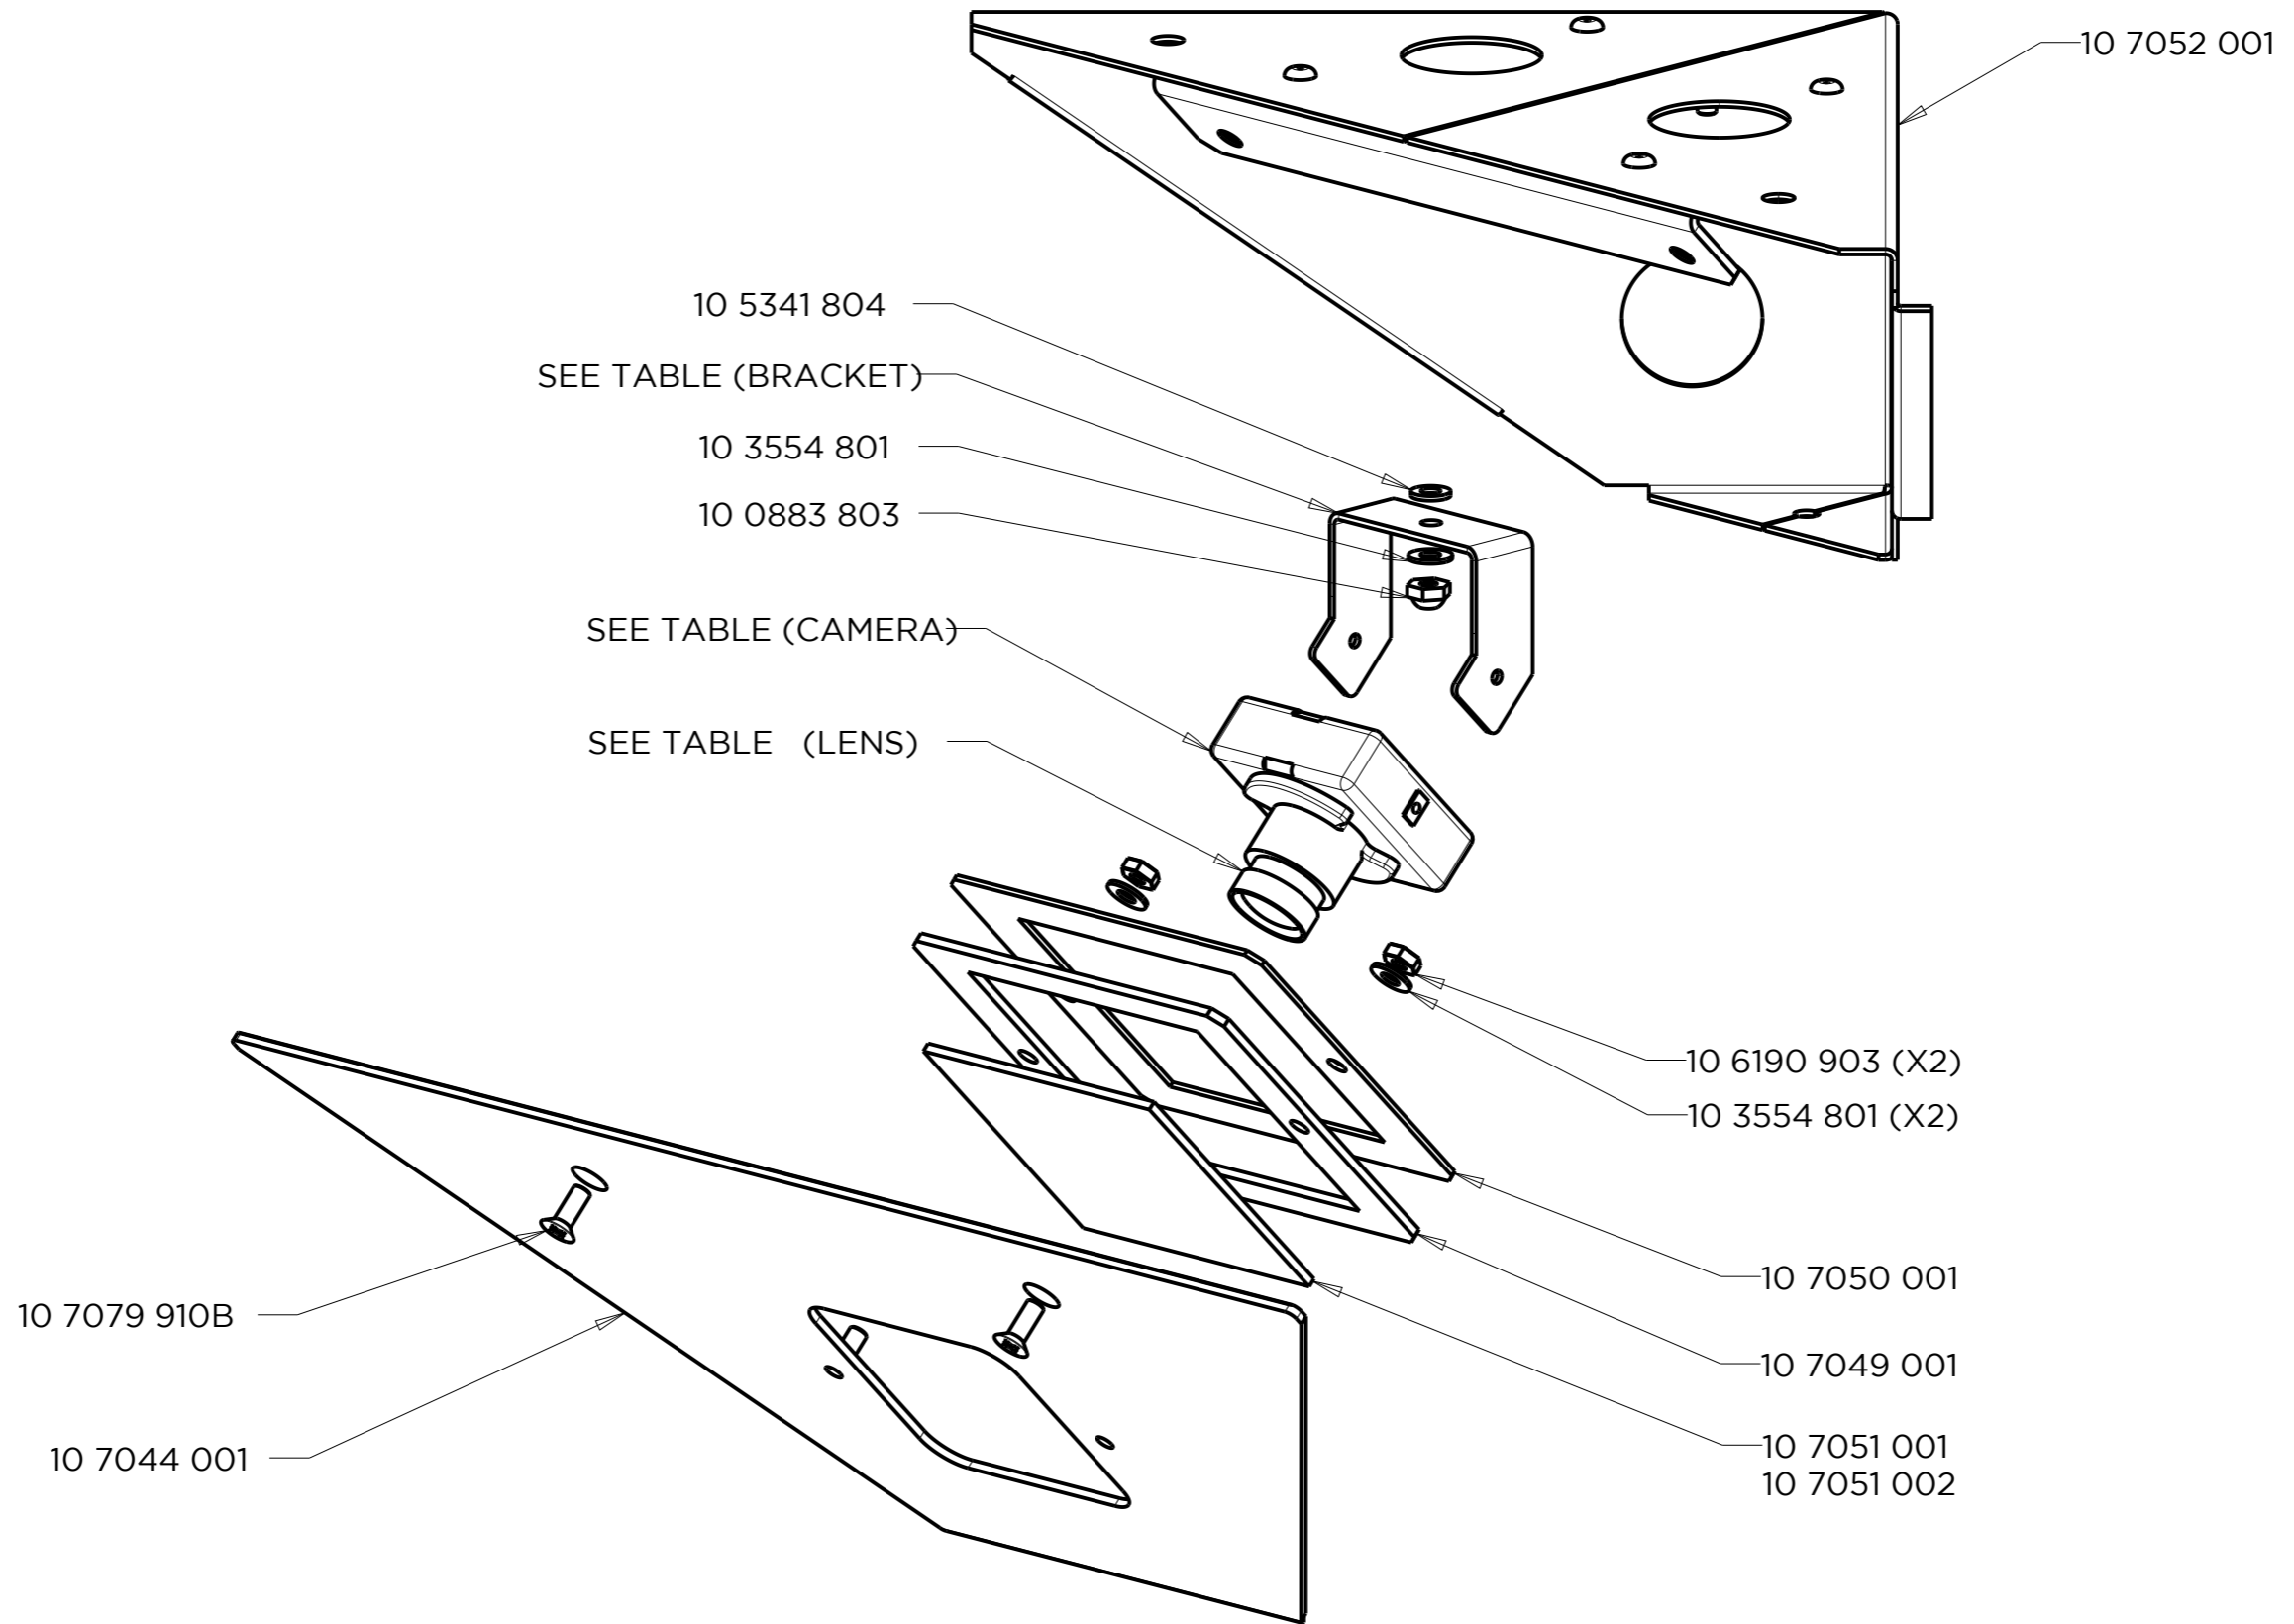

DATE	SCALE	MATERIAL	TYPE
01/2023		Aluminum	Fixed
<b>DW</b>	DESCRIPTION DW-C-PCENW Corner enclosure mount for pinhole cameras		

DATE	SCALE	MATERIAL	TYPE
01/2023		Aluminum	Fixed
		DESCRIPTION DWC-PHCENW Corner enclosure mount for pinhole cameras	