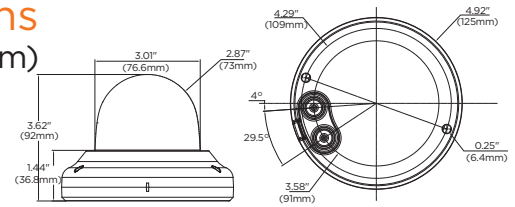

Accessories (Optional)

Dimensions

Unit: Inch (mm)

Specifications

IMAGE	
Image sensor	4K 1/2.8" CMOS sensor
Total pixels	3952 (H) x 2320 (V)
Active pixels	3840 (H) X 2160 (V)
Minimum scene illumination	0.18 lux (color), 0 lux (B/W)
S/N ratio	50dB
Video output	Local video output CVBS 1.0V p-p (75Ω), 4:3 aspect ratio
LENS	
Focal length	2.8mm, F2.0
Lens type	Fixed lens
Field of view (HFOV/VFOV)	HFOV: 105.5° / VFOV: 56.3°
IR distance	100ft range
I/O	
Audio in/out and compression	1 input/1 output, G.711
Alarm in/out	1 input/1 output
OPERATIONAL	
Intelligent Video Analytics	Intrusion, line crossing, counting line, loitering, enter, exit, tamper, object removed, tailgating, direction, stopped, appear, disappear, object left, logical rules.* NOTE: object removed, tailgating, direction, stopped, appear, disappear, object left, and logical rules are available via IVA+ plugin update. For existing cameras, contact your DW sales representative for a complimentary update.
Shutter speed	1/15 - 1/32000
Slow shutter	1/2, 1/3, 1/5, 1/6, 1/7.5, 1/10
Auto gain control	Auto
Day and night	Auto, day (color), night (B/W)
3D Digital Noise Reduction	Smart DNR™ 3D-DNR
Wide Dynamic Range (WDR)	True WDR
WDR dB	120dB
White balance	Yes
Privacy zones	16 programmable privacy masks
Backlight compensation (BLC)	Yes
Mirror and flip	Yes
Alarm notifications	Notifications via email, FTP, alarm output and SD card recording
Memory slot	Micro SD/SDHC/SDXC class 10 card (not included)
NETWORK	
LAN	1000Base-T (1Gbps)
Video compression type	H.265, H.264, MJPEG
Resolution	H.265, H.264: QFHD, 2.1MP/1080p, 720p, VGA, D1, CIF MJPEG: 2.1MP/1080p, 720p, 800x600, VGA, 768x432, D1, CIF
Frame rate	Up to 30fps at all resolutions
Video bitrate	100Kbps - 10Mbps, multi-rate for preview and recording
Bitrate control	Multi-streaming CBR/VBR at H.265 (controllable frame rate and bandwidth)
Streaming capability	Dual-stream at different rates and resolutions
IP	IPv4
Protocol	TCP/IP, UDP, AutoIP, RTP (UDP/TCP), RTSP, NTP, HTTP, HTTPS, SSL, DNS, DDNS, DHCP, FTP, SMTP, ICMP, SNMPv1/v2/v3 (MIB-2), ONVIF
Security	HTTPS (TLS), IP filtering, 802.1x, digest authentication
ONVIF conformance	Yes
Web viewer	OS: Windows® 7, Windows® 8, Windows® 10 Browser: IE, Chrome, Firefox
Video management software	DW Spectrum®
ENVIRONMENTAL	
Operating temperature	-4°F - 122°F (-20°C - 50°C)
Operating humidity	10-90% RH, (non-condensing)
IP rating, IK rating	IP67-rated, IK10 impact-resistant
Other certifications	UL listed, CE, FCC, RoHS
ELECTRICAL	
Power requirement	DC12V, PoE IEEE 802.3af Class 3 (Adapter not included)
Power consumption	DC12V: 8W, 666mA, PoE: 9.6W, 200mA
MECHANICAL	
Material	Aluminum vandal housing, polycarbonate dome
Dimensions	4.92" x 3.62" (125 x 92mm)
Weight	1.14 lbs (0.52 kg)
Warranty	5 year warranty