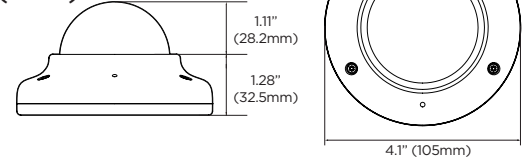

Dimensions

Unit: Inch (mm)

Summary

This NDA-compliant MEGAPIX® IP camera provides 2.1MP/1080p resolution at real-time 30fps and the convenience of audio input through built-in microphone. This camera includes a 2.8 fixed lens and Star-Light Plus™ color in near-total darkness technology for quality video in any lighting conditions, all in an IP67-rated, IK-10 impact resistant ultra low-profile vandal dome housing.